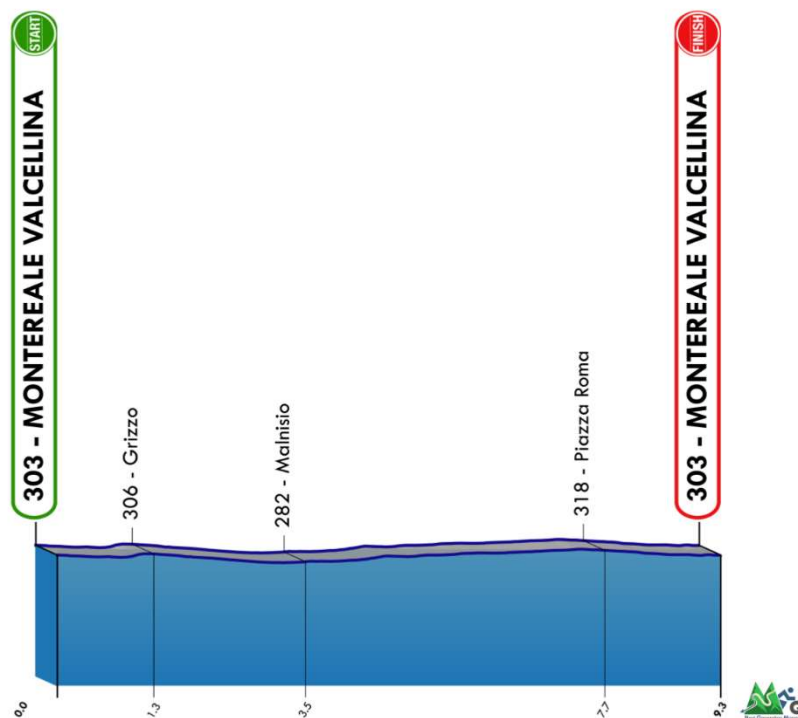

7. APPENDICES

COURSES

- 7.1. Individual Time Trial + profile
Length 9,300 km

7.2. Road Race + profile
Length 6,600 Km

7.3. Team Relay
Length 2,000 km

The latest version of the course (.gpx-files) can be found via this link:
<https://www.paraciclismomaniago.it/>