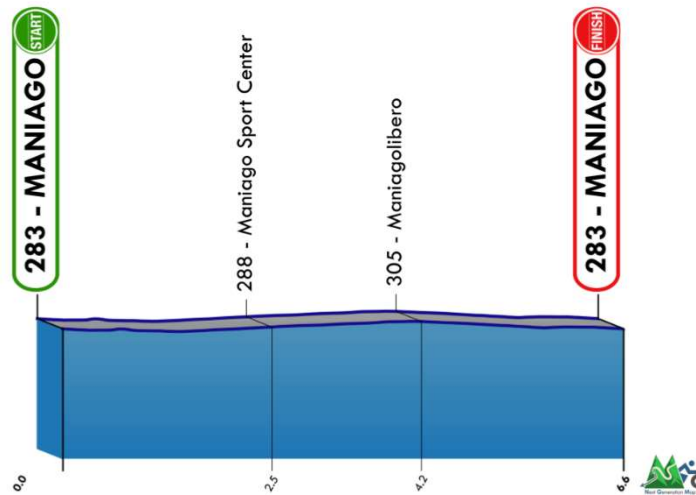

7. APPENDICES

COURSES

- 7.1. Individual Time Trial + profile
Length 9,300 km

7.2. Road Race + profile
Length 6,600 Km

7.3. Team Relay
Length 2,000 km

The latest version of the course (.gpx-files) can be found via this link:
<https://www.paraciclismomaniago.it/>

SITE PLANS

7.4. Start/finish area
TBD

ACCESS MAPS

7.5. feed zone
TBD