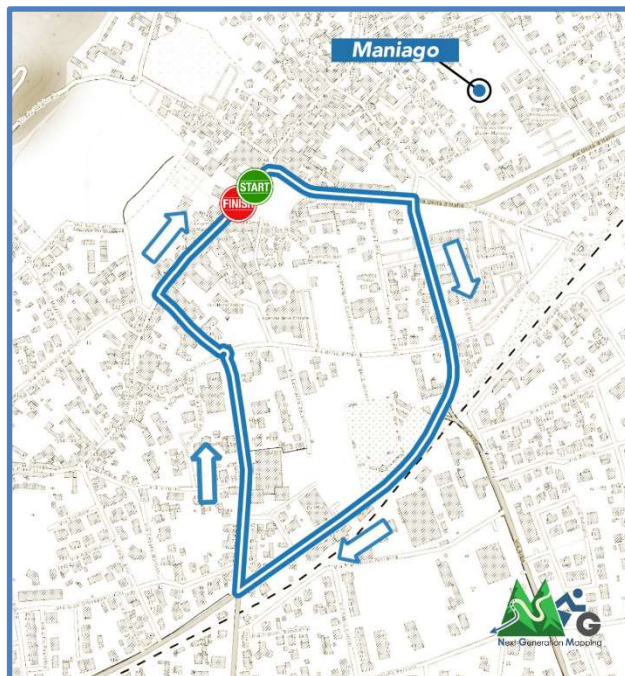

7. APPENDICES

COURSES

- 7.1. Individual Time Trial + profile
Length 9,300 km

7.2. Road Race + profile
Length 6,600 Km

7.3. Team Relay
Length 2,000 km

The latest version of the course (.gpx-files) can be found via this link:
<https://www.paraciclismomaniago.it/>

SITE PLANS

7.4. Start/finish area
TBD

ACCESS MAPS

7.5. feed zone
TBD