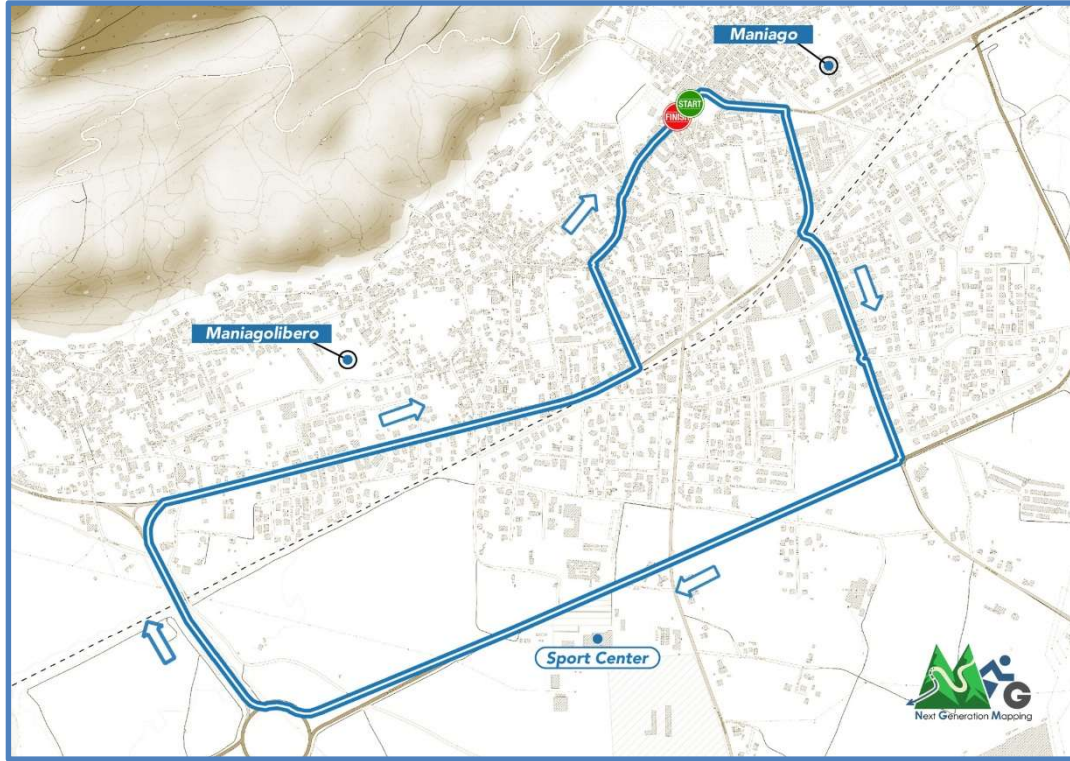

7. APPENDICES

COURSES

- 7.1. Individual Time Trial + profile
Length 9,300 km

7.2. Road Race + profile
Length 6,600 Km

7.3. Team Relay
Length 2,000 km

The latest version of the course (.gpx-files) can be found via this link:
<https://www.paraciclismomaniago.it/>

SITE PLANS

7.4. Start/finish area
TBD

ACCESS MAPS

7.5. feed zone
TBD