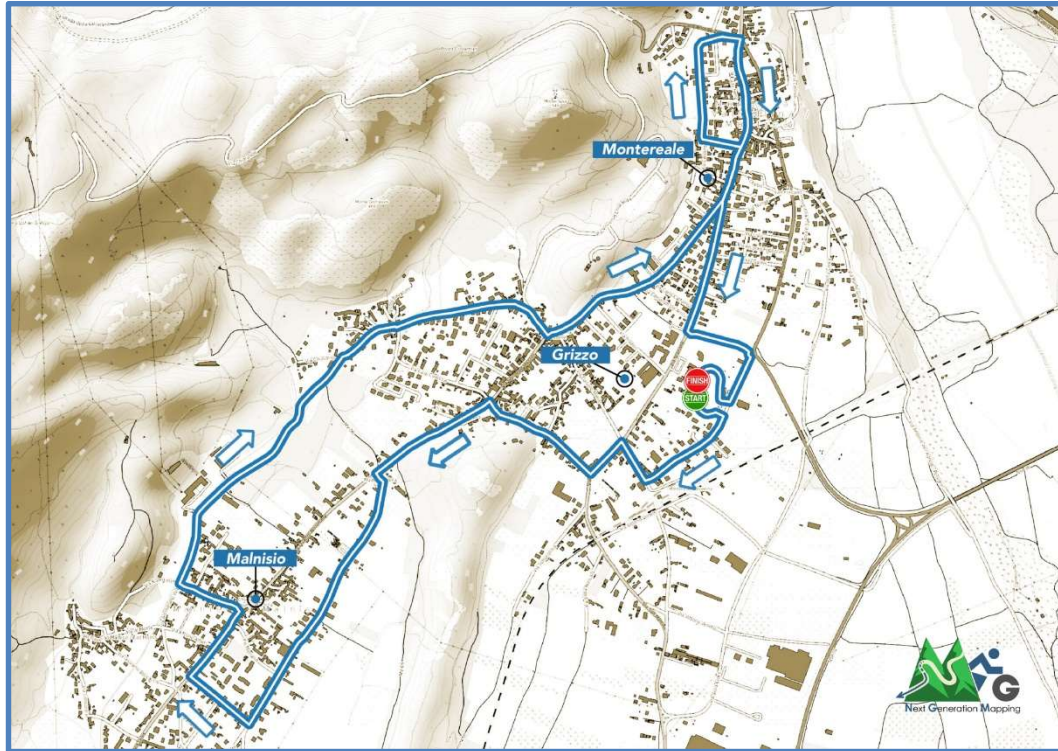

7. APPENDICES

COURSES

- 7.1. Individual Time Trial + profile
Length 9,300 km

7.2. Road Race + profile
Length 6,600 Km

7.3. Team Relay
Length 2,000 km

The latest version of the course (.gpx-files) can be found via this link:
<https://www.paraciclismomaniago.it/>

SITE PLANS

7.4. Start/finish area
TBD

ACCESS MAPS

7.5. feed zone
TBD